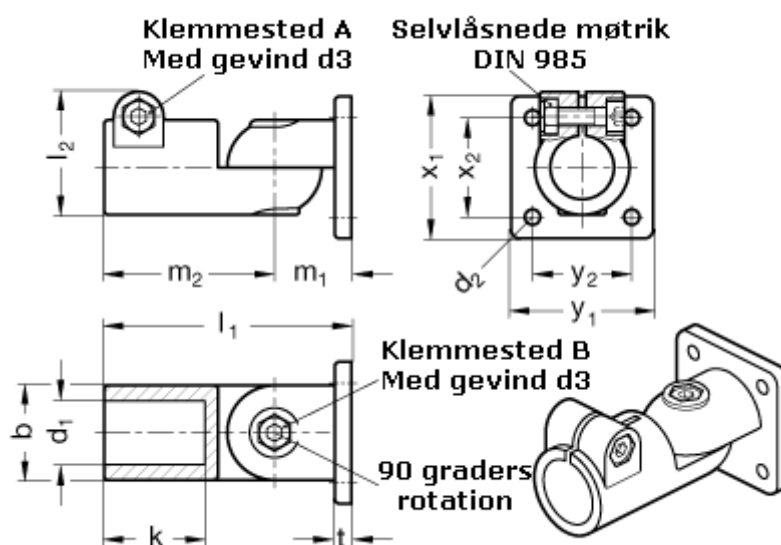

Article number: 20282B20S2SW

Description: E+G Swivel clamp connector joint  
GN 282-B20-S-2-SW

## Measures

$b = 40$	$m_2 = 72$
$d_1 = B20$	$t = 7$
$d_2 = 6.5$	$x_1 = 60$
$d_3 = M 8$	$x_2 = 42$
$k = 42.5$	$y_1 = 60$
$l_1 = 104.5$	$y_2 = 42$
$l_2 = 52.0$	
$m_1 = 32.5$	